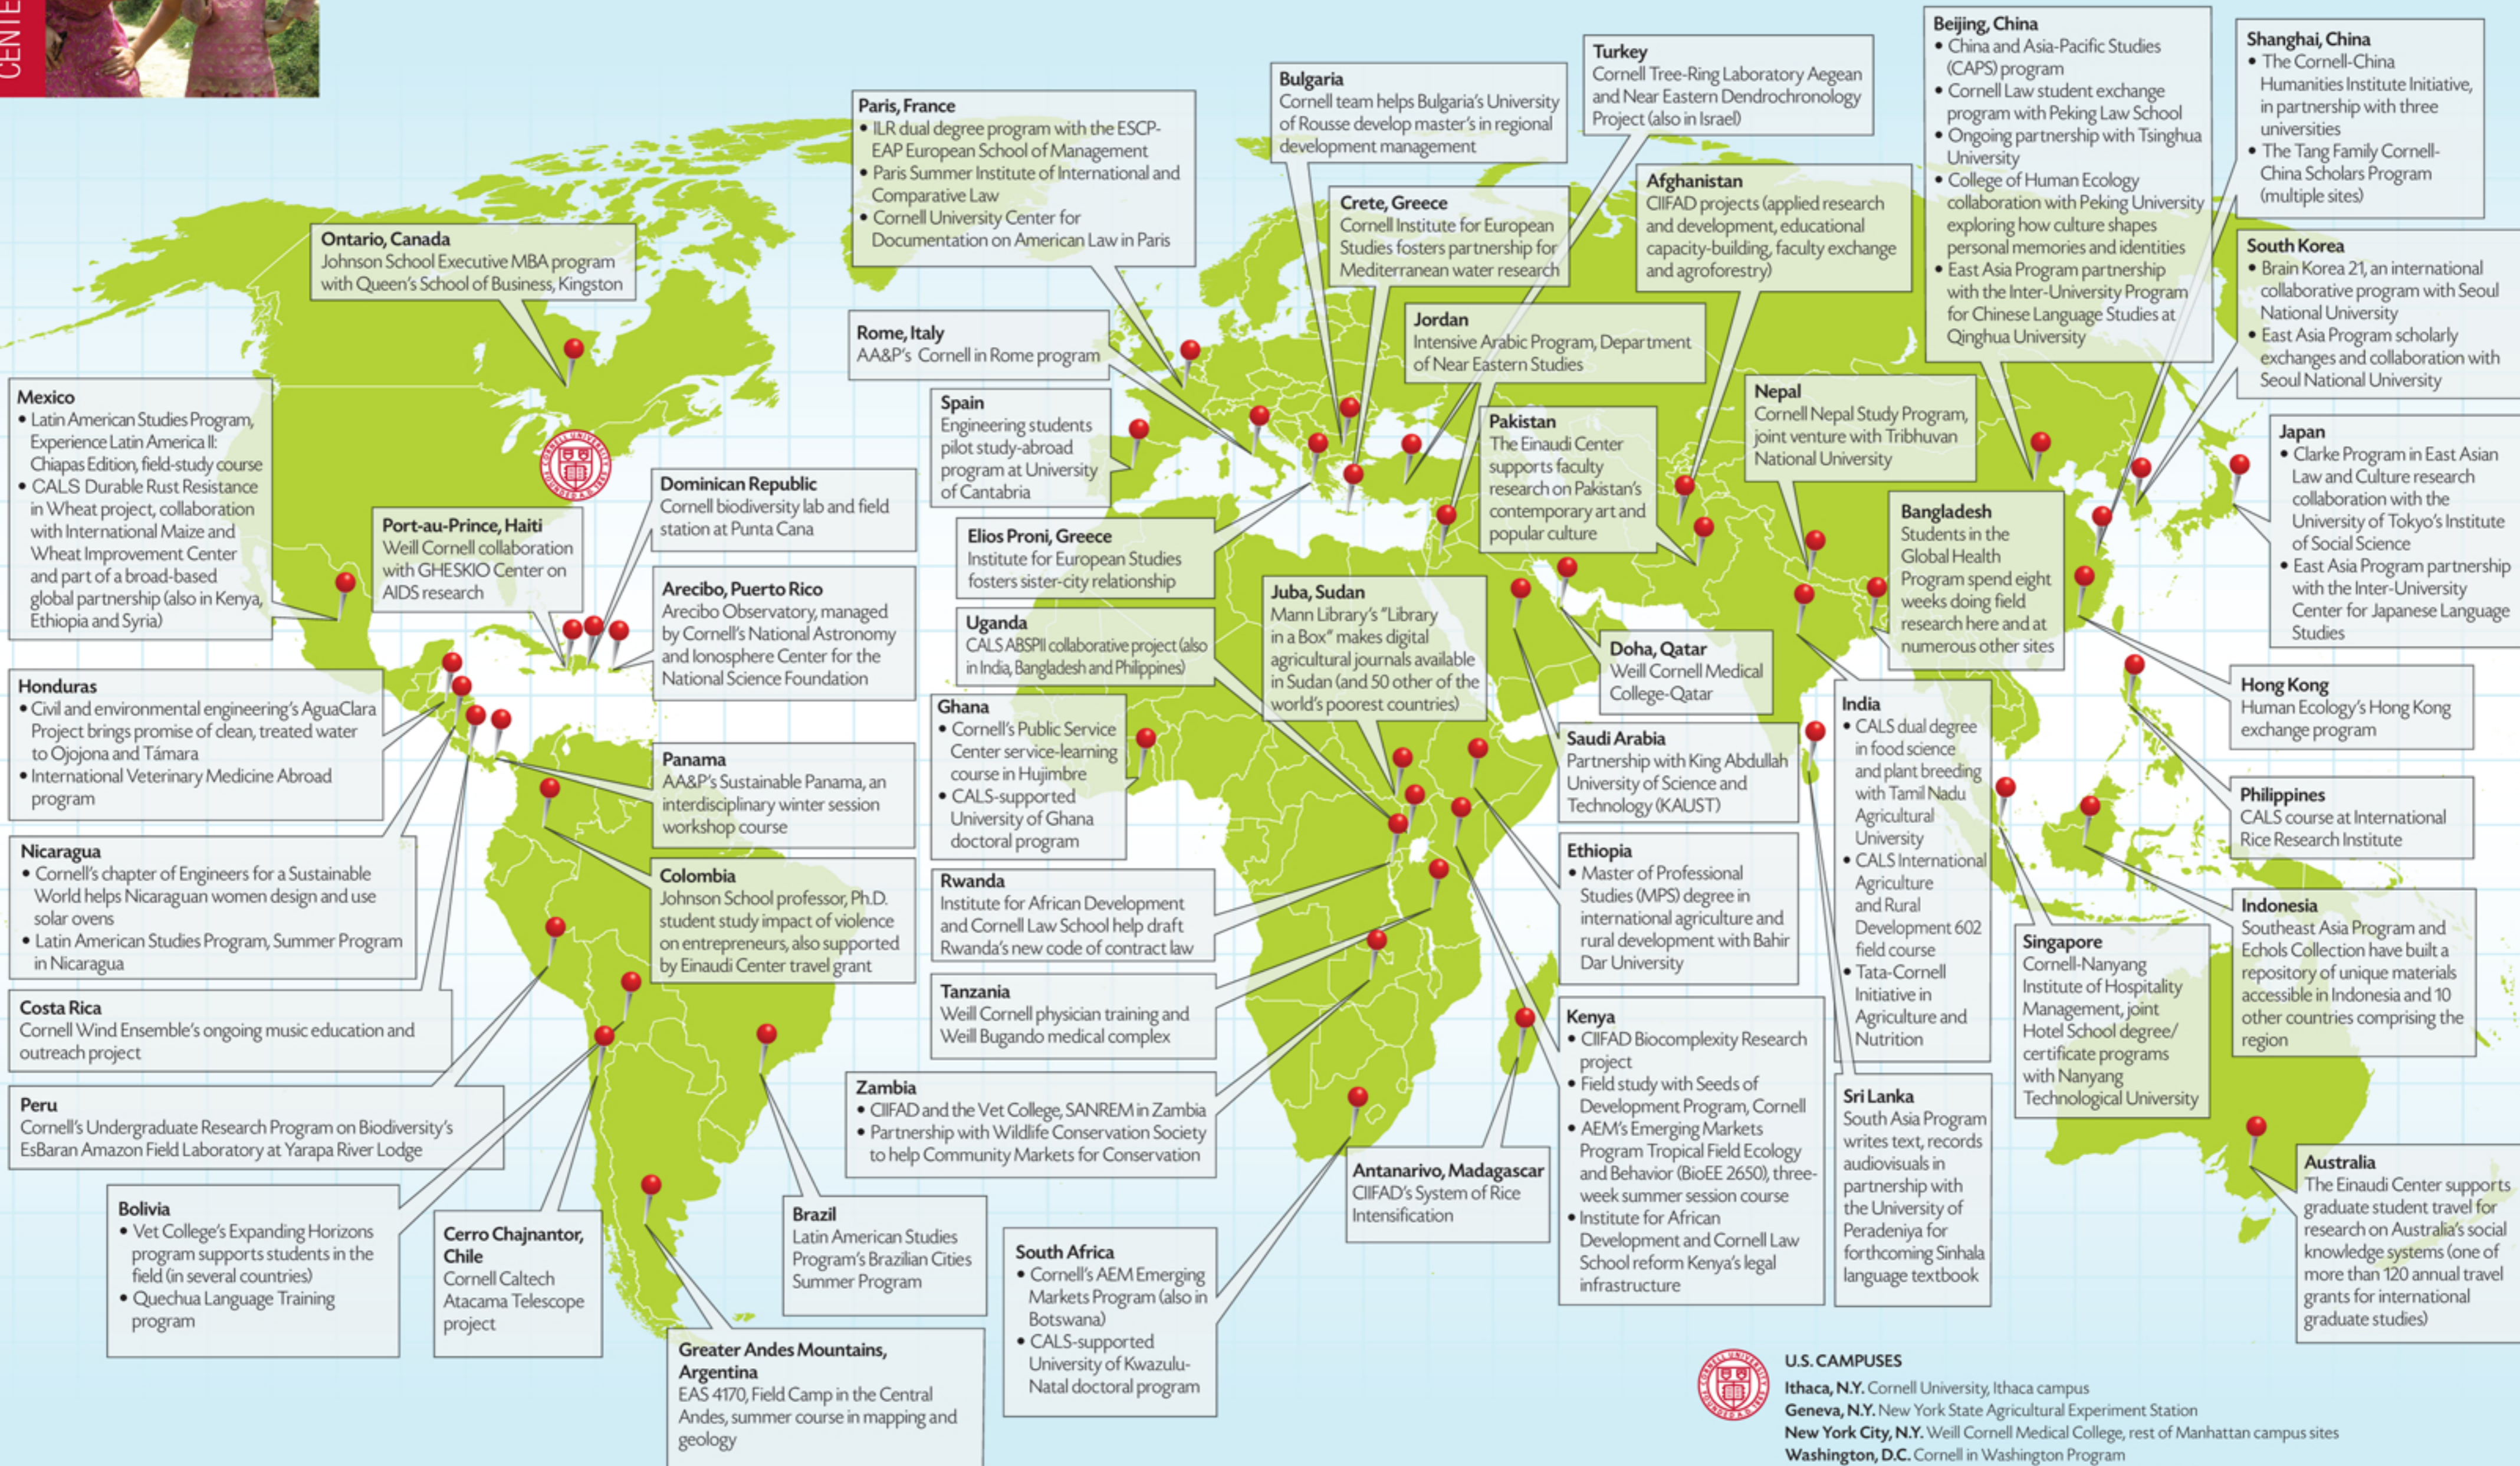

Cornell's global programs, research sites, initiatives and partnerships

U.S. CAMPUSES
Ithaca, N.Y. Cornell University, Ithaca campus
Geneva, N.Y. New York State Agricultural Experiment Station
New York City, N.Y. Weill Cornell Medical College, rest of Manhattan campus sites
Washington, D.C. Cornell in Washington Program
Appledore Island, Isle of Shoals, Maine Shoals Marine Laboratory