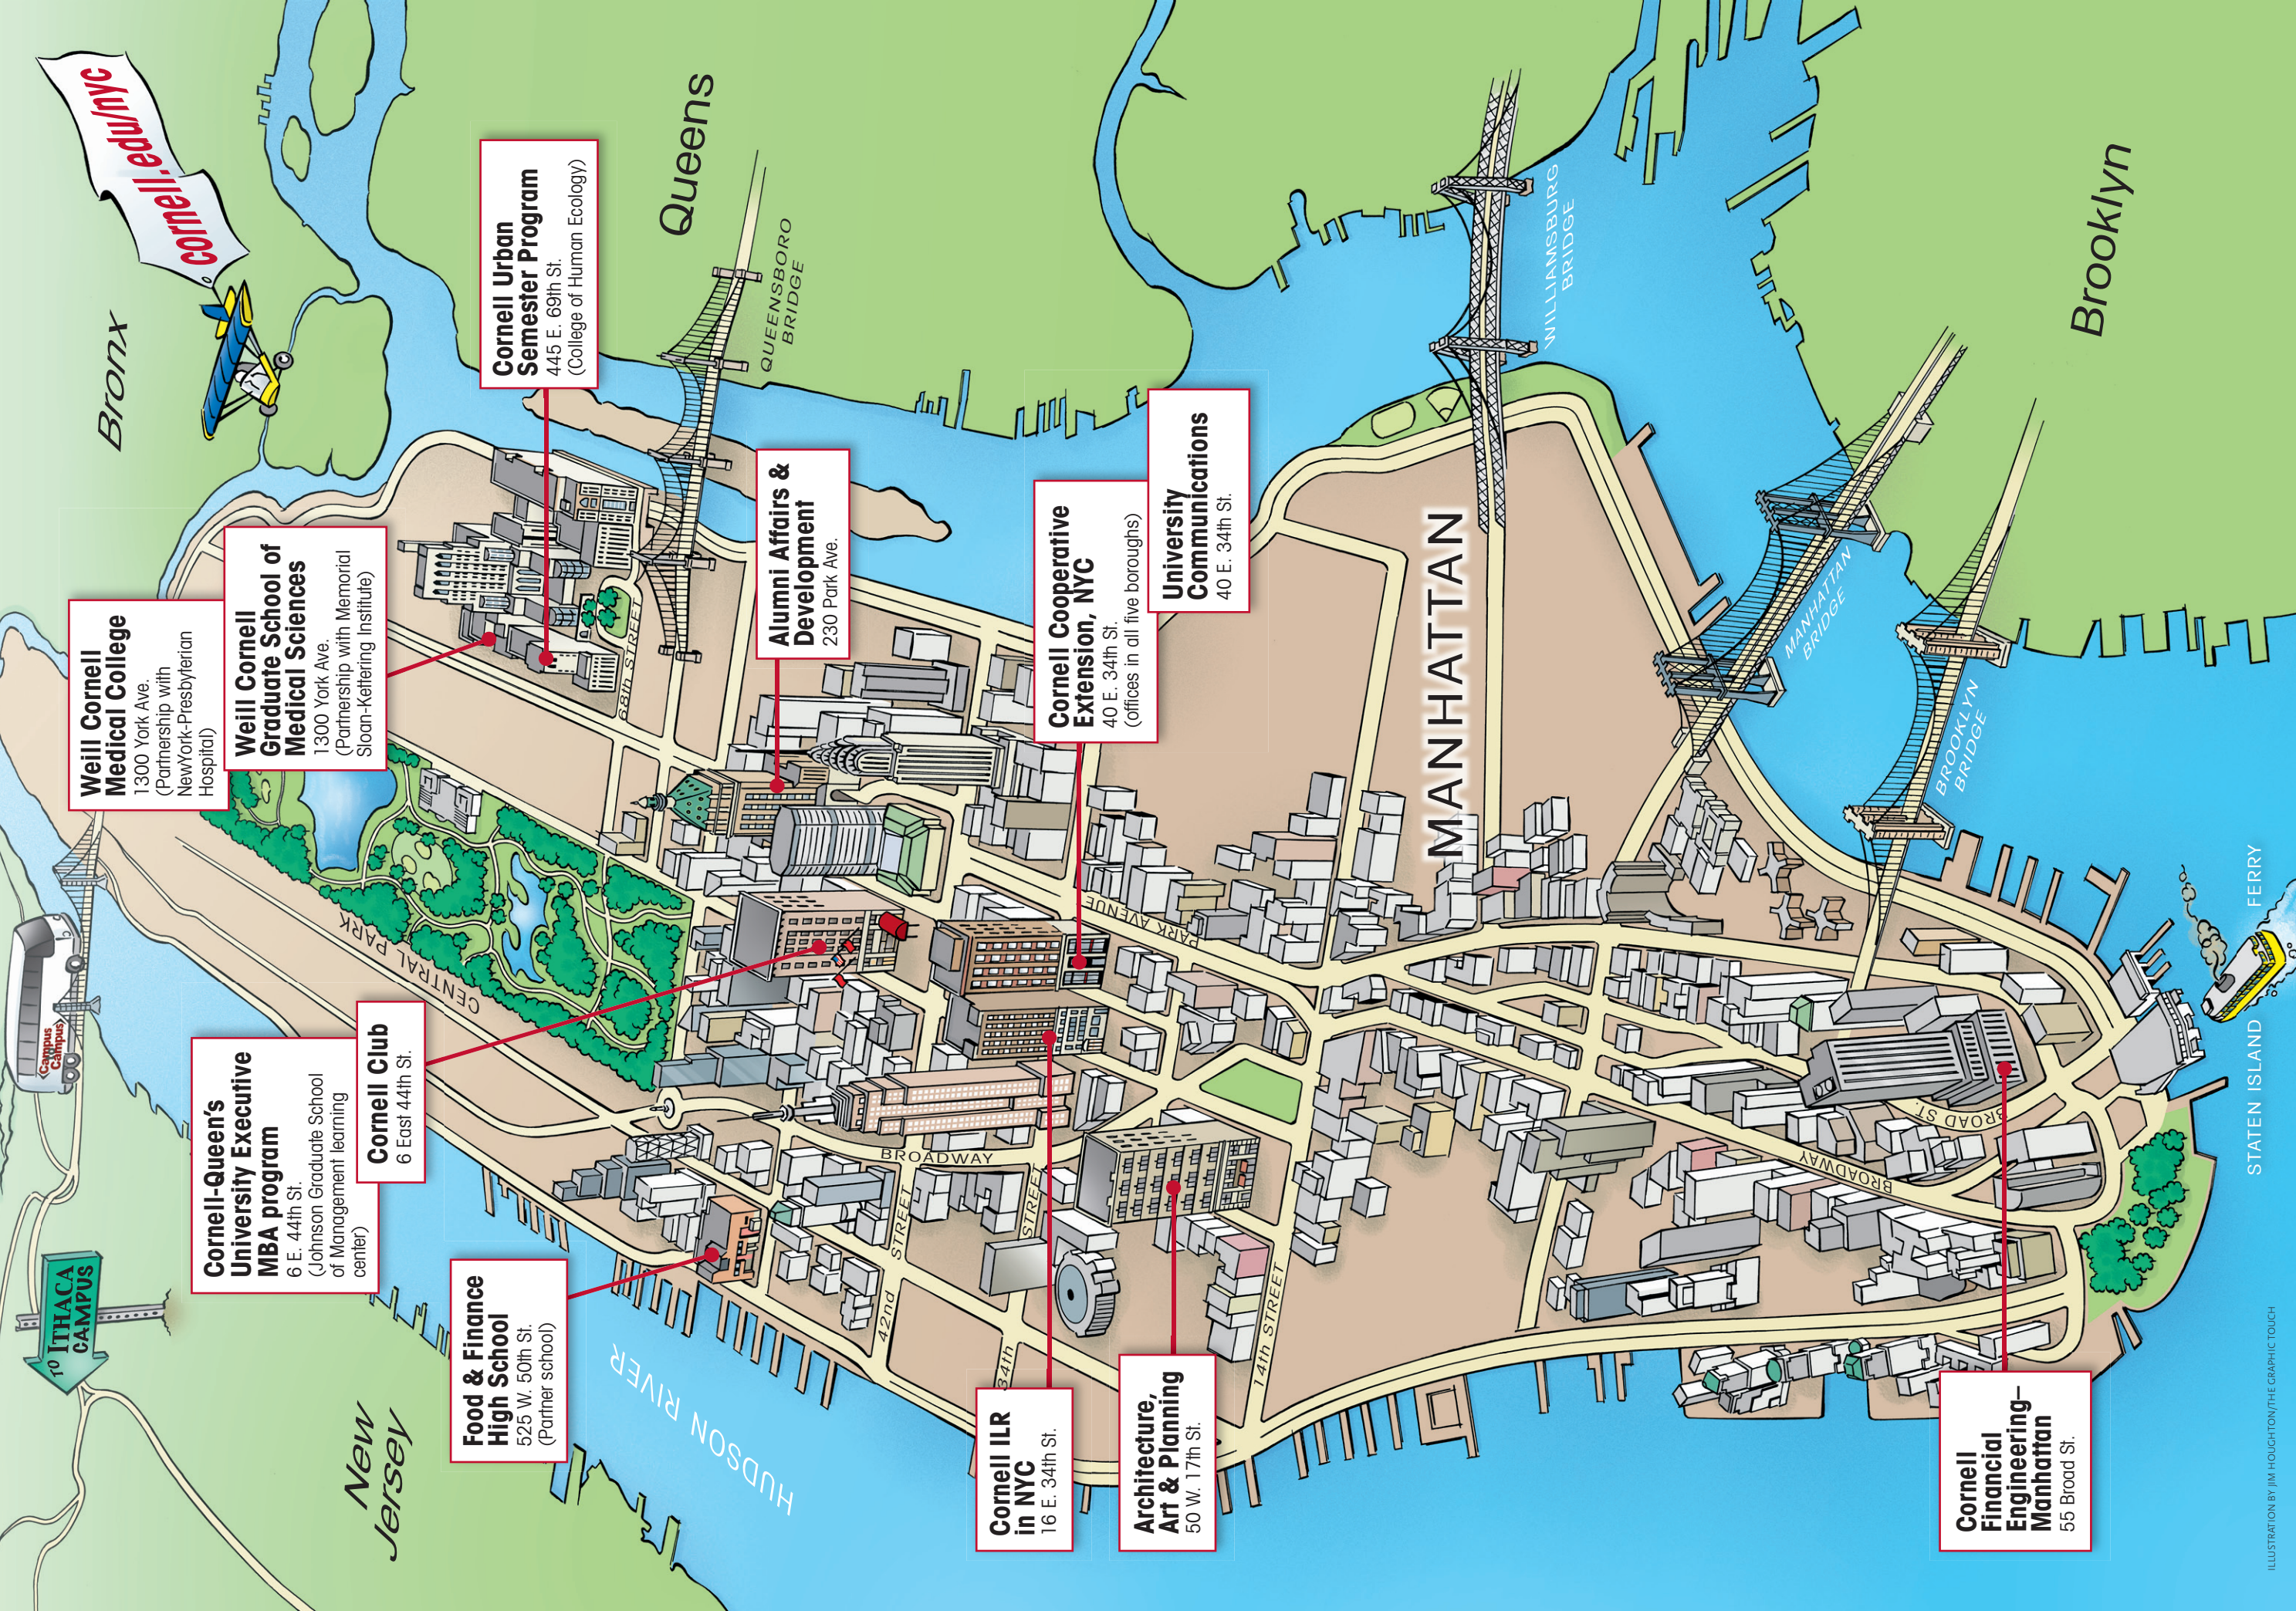

CU in the CITY

Weill Cornell Medical College
1300 York Ave.
(Partnership with NewYork-Presbyterian Hospital)

Weill Cornell Graduate School of Medical Sciences
1300 York Ave.
(Partnership with Memorial Sloan-Kettering Institute)

Cornell Urban Semester Program
445 E. 69th St.
(College of Human Ecology)

Alumni Affairs & Development
230 Park Ave.

Cornell Cooperative Extension, NYC
40 E. 34th St.
(offices in all five boroughs)

University Communications
40 E. 34th St.

Cornell ILR in NYC
16 E. 34th St.

Architecture, Art & Planning
50 W. 17th St.

Cornell Financial Engineering—Manhattan
55 Broad St.